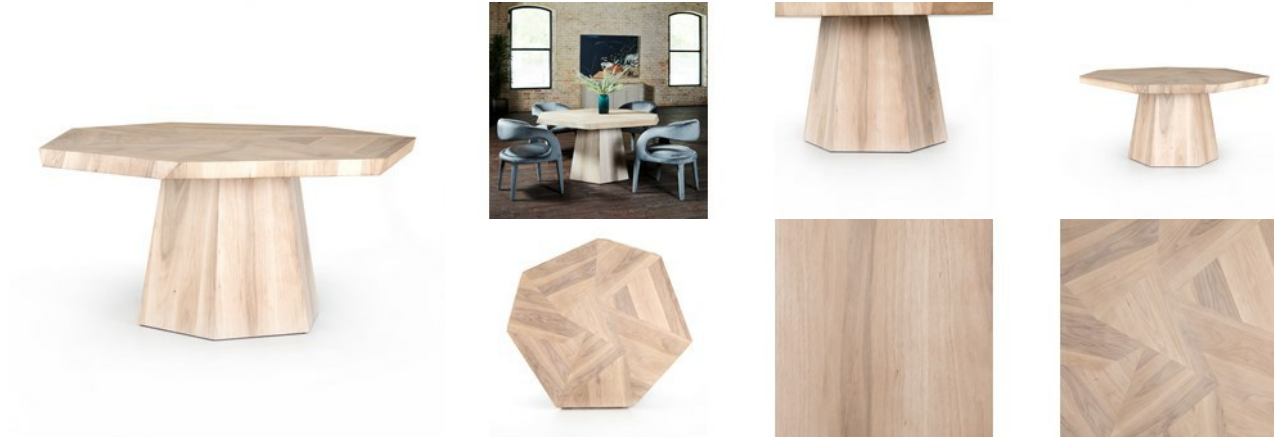

FHM DINING TABLES

107569-003

Brooklyn Dining Table-Ashen Walnut | **NEW** |

OVERVIEW

Light walnut veneer is blended and smoothed for a soft look with rich depth. Asymmetric sides form a casual octagon, bringing reimagined geometry to the table. Each style slightly unique, thanks to materials' natural quality.

PRODUCT DETAILS

SKU: 107569-003

Collection: Wesson

Weight: 110.2 lb

Colors: Ashen Walnut, Ashen Walnut

Materials: Thick Walnut Veneer, Thick Walnut Veneer

Volume: 39.41 cu ft

Overall Dimensions: 60.00"w x 60.00"d x 30.00"h

COLLECTION OVERVIEW

From the Wesson Collection

From dining and occasional tables to bedroom styles, accessories and beyond, natural elegance runs deep in each Wesson design. Starting with thoughtfully selected character woods sourced from sustainably managed forests, fresh finishes, flatstock underpinnings and uniquely oxidized metals play up designs' organic roots and acute artisanal air.