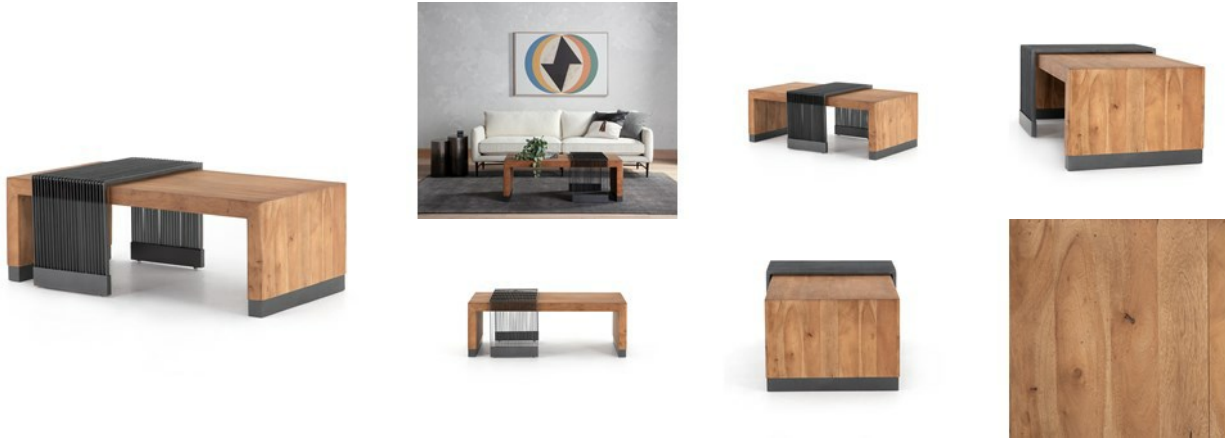

# FHM COFFEE TABLES

224826-001

## Alejo Coffee Table-Light Acacia | **NEW** | :

### OVERVIEW

Layer in a little novelty. An angular coffee table of solid, light-finished acacia is accompanied by a dark iron rolling shelf - ideal atop the table for a nested look, or for separate use as an extra end table.

### PRODUCT DETAILS

**SKU:** 224826-001

**Collection:** Harmon

**Weight:** 107.25 lb

**Colors:** Light Acacia, Dark Gunmetal

**Materials:** Solid Acacia, Iron

**Volume:** 16.07 cu ft

**Overall Dimensions:** 47.25" w x 26.00" d x 17.50" h