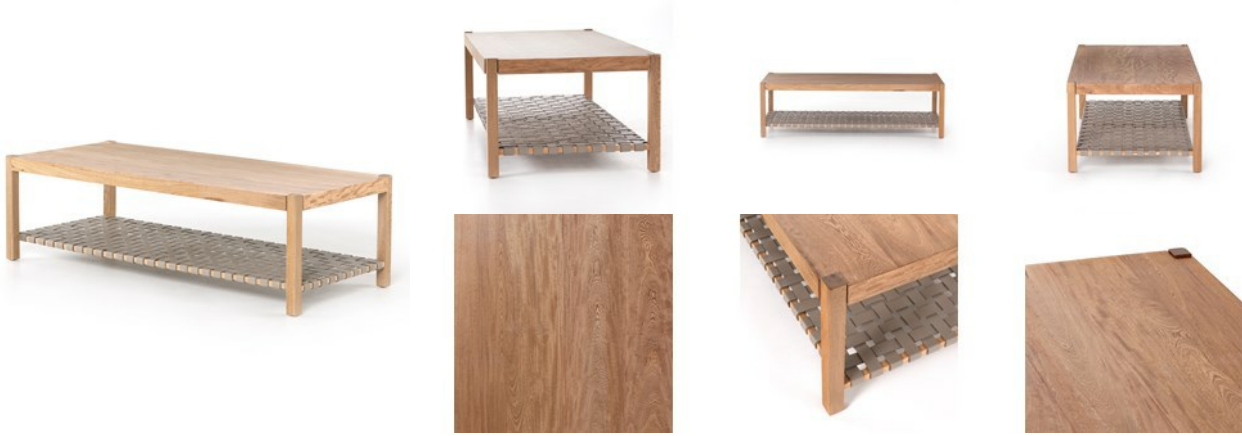

# FHM COFFEE TABLES

---

225129-001

## Jacobo Coffee Table-Natural Rosa Morada | **NEW** |

### OVERVIEW

Layer in texture. Thick-cut and smoke-grey in color, soft, top-grain leather is woven to create a floating lower layer below a clean, angular tabletop of natural Rosa Morada wood.

**Ready for Immediate Shipment:** 0

### PRODUCT DETAILS

**SKU:** 225129-001

**Collection:** Sevilla

**Weight:** 38.36 lb

**Colors:** Natural Rosa Morada, Smoke Grey

**Materials:** Solid Rosa Morada, Top Grain Leather

**Volume:** 16.46 cu ft

**Overall Dimensions:** 54.50"w x 24.00"d x 16.00"h