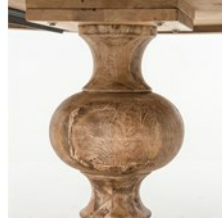

FHM DINING TABLES

IMGN-76R

Magnolia Round Dining Table 76-Whitewash |

OVERVIEW

A round of classic, farmhouse elegance. Stepped base, turned mango wood pedestal, and round top are wire-brushed and finished in a dry, white wash.

Volume: 35.67 cu ft

Overall Dimensions: 76.00"w x 76.00"d x 30.50"h

COLLECTION OVERVIEW

From the Magnolia Collection

A fresh take on an elegant dining or entry table. Round tables feature beautifully turned bases crafted of mango wood. Choose from dark oak or light whitewashed to fit any décor. Pairs beautifully with dining chairs featuring tall backs and curved detailing.