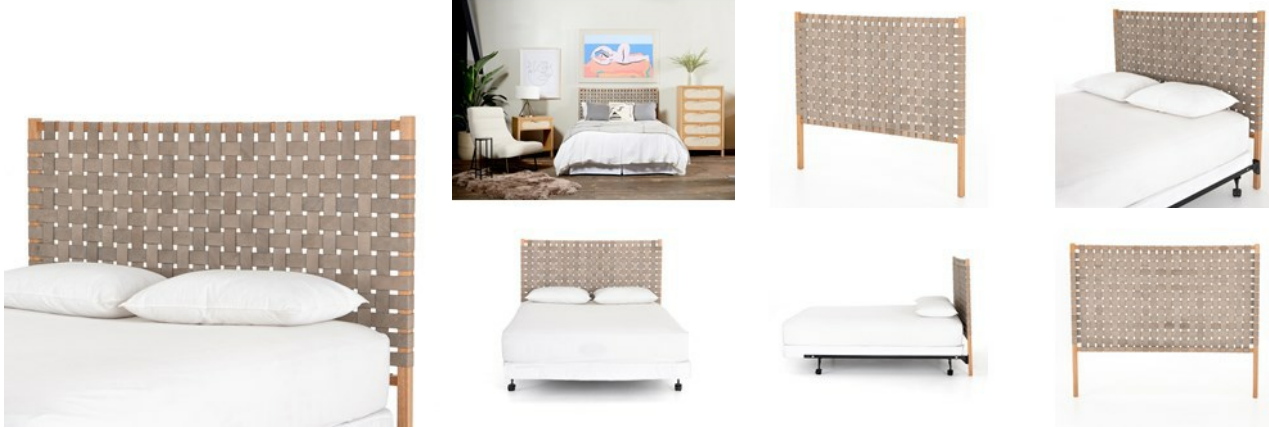

## Llano Woven Headboard-Smoke Grey-Queen | NEW |

### OVERVIEW

Bring some texture to bedroom styling. Smoke-grey in color, a woven top-grain leather headboard pairs beautifully with a natural rosa morada wood frame. Headboard only; universal bed frame sold separately.

### PRODUCT DETAILS

**SKU:** 223721-001

**Collection:** Sevilla

**Weight:** 12.35 lb

**Colors:** Natural Rosa Morada, Smoke Grey

**Materials:** Solid Rosa Morada, Top Grain Leather

**Volume:** 7.56 cu ft

**Overall Dimensions:** 61.00"w x 1.50"d x 50.00"h

#### From the Sevilla Collection

Handcrafted and artisan-driven, for a naturally luxurious look. From bar and counter seating and versatile bedroom styles to occasional tables and beyond, top-grain leathers feature intricate hand-stitching and weaving, meeting beautiful Rosa Morada woods, concrete tiling and more to craft an eye-catching, elevated material mix that feels global and familiar at once.