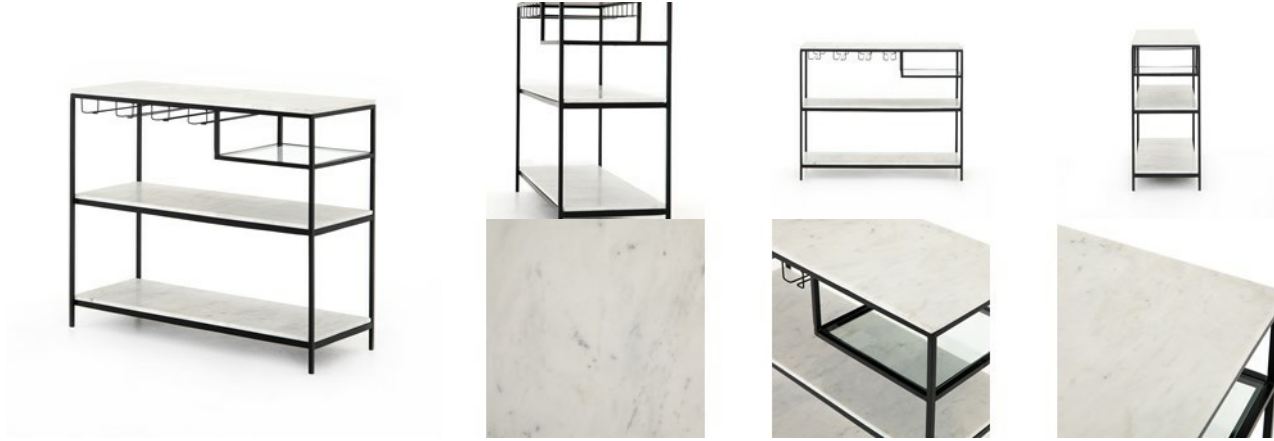

FHM BAR CONSOLE

IMAR-247

Ingram Bar Console Table |

OVERVIEW

Bring a sense of sophistication to bar storage. Tiers of polished white marble are framed by black iron, with a floating glass shelf and hanging racks for stemware.

Ready for Immediate Shipment: 0

More Arriving Soon: Yes, 2 to 4 weeks

PRODUCT DETAILS

SKU: IMAR-247

Collection: Marlow

Weight: 159.39 lb

Colors: Iron Matte Black, Tempered Glass, Polished White Marble

Materials: Iron, Glass, Marble

Volume: 33.55 cu ft

Overall Dimensions: 42.00"w x 16.00"d x 34.50"h

COLLECTION OVERVIEW

From the Marlow Collection

Add a fun and fashion-forward pop of metal to the mix. Glam to eclectic, geometric to soft, these smart accent pieces are made from cast aluminum and forged iron, stone, marble and mirror. Mix and match vintage-inspired occasional tables and bar carts for flirty, flexible functionality that's geared for great entertaining.